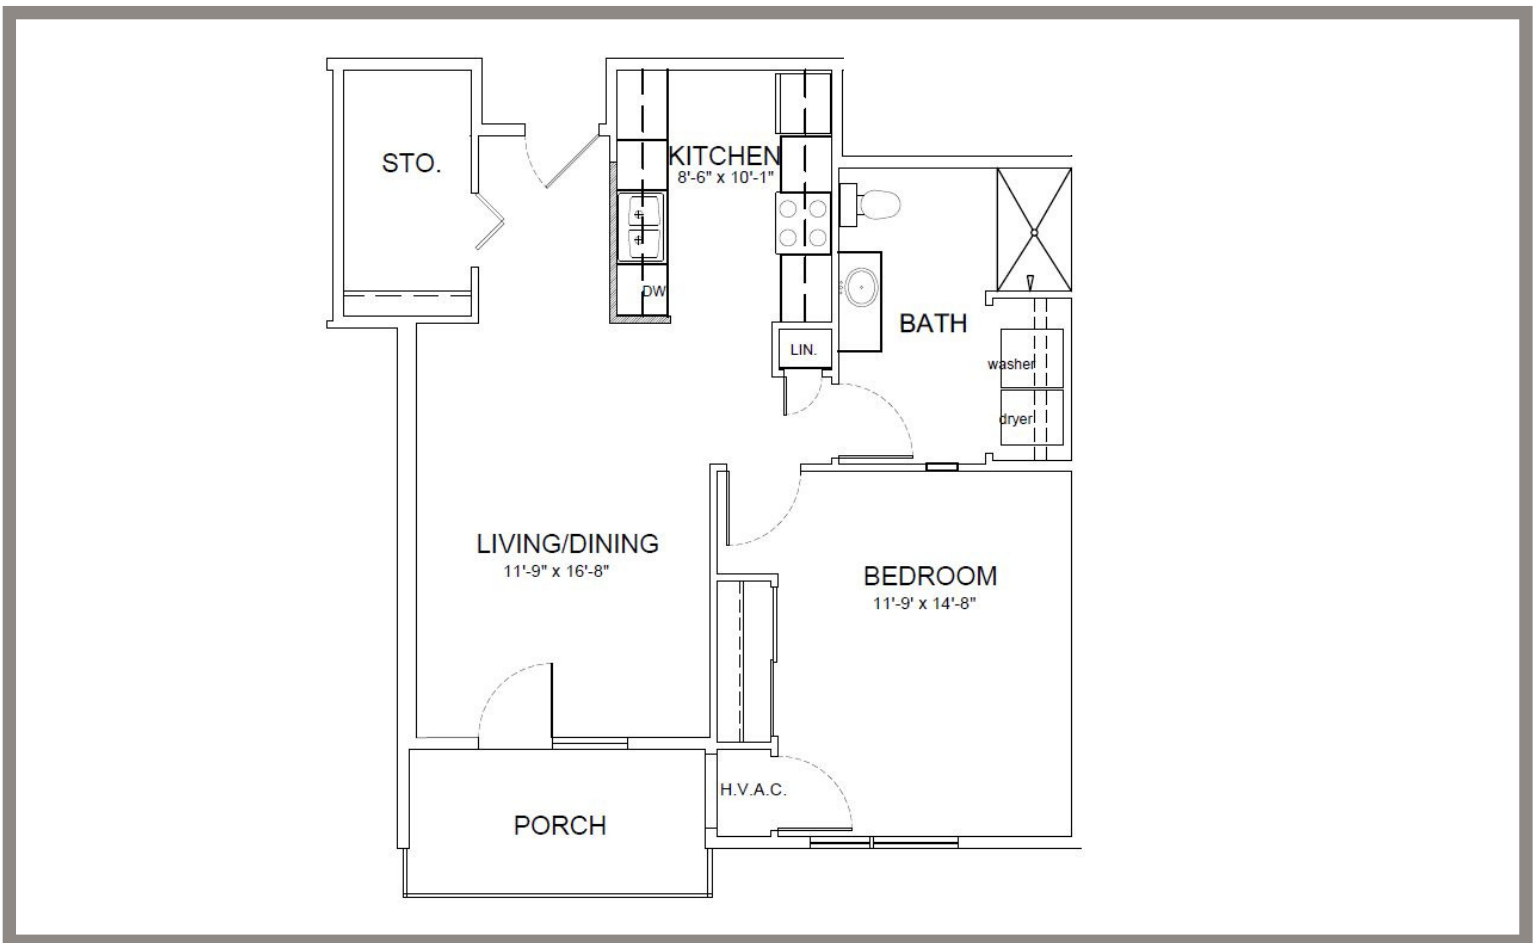

1ST FLOOR

2ND FLOOR

3RD FLOOR

4TH FLOOR

STYLE G | 1 BEDROOM / 1 BATHROOM | 790 SQFT

Floor plan size and dimensions may vary* 

APARTMENT NUMBER: _____ RENT: _____ DATE AVAILABLE: _____

 2232 W Broadway, Madison, WI 53713